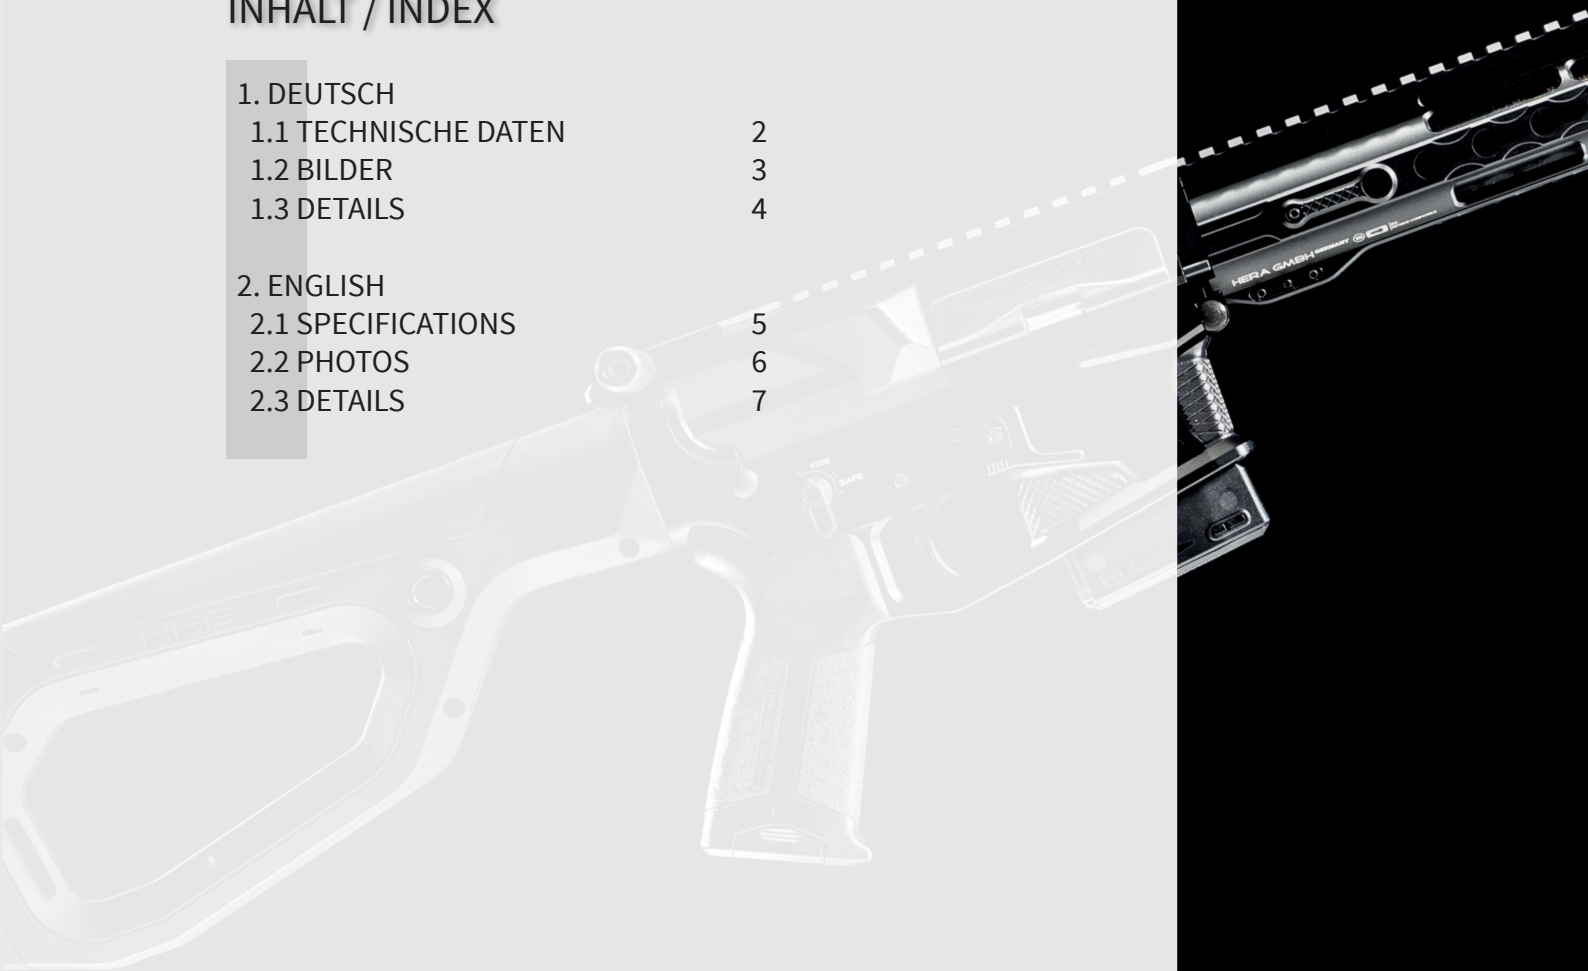

AR15

THE9ERS

DATENBLATT / DATA SHEET 7SIX2

MANUAL

HERA GMBH GERADEZUGREPETIERBÜCHSE/ STRAIGHT PULL SP16/SP18

INHALT / INDEX

1. DEUTSCH	
1.1 TECHNISCHE DATEN	2
1.2 BILDER	3
1.3 DETAILS	4
2. ENGLISH	
2.1 SPECIFICATIONS	5
2.2 PHOTOS	6
2.3 DETAILS	7